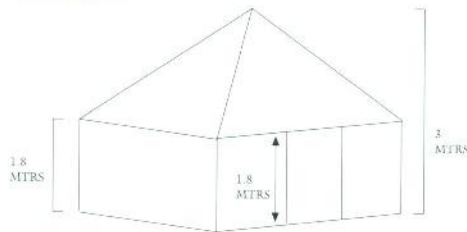

Kuwaiti Deluxe Tent

Basic Specifications

Length	: 4.00 Meters
Width	: 4.00 Meters
Central Height	: 3.00 Meters
Wall Height	: 1.80 Meters
Doors	: Two
Windows	: Two Of 60 X 40 Cms Each
Poles	: One
Side Poles	: Twelve
Pegs	: Twelve, Made Of Iron
Pins	: Twelve, Made Of Iron
Hammer	: One, Made Of Iron

Material:

Made Of Three Layer of Cloth., Outer Layer Any Colour water and rot proof cotton canvas quality 450 g/m2., Middle Layer Black Sheeting., Inner Layer Dyed/Printed cotton dusooti cloth quality 150 g/m2