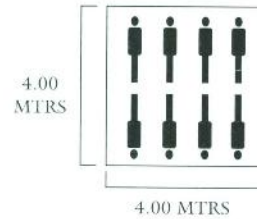

Kuwaiti Deluxe Tent

Basic Specifications

Length	: 4.00 Meters
Width	: 4.00 Meters
Central Height	: 3.00 Meters
Wall Height	: 1.80 Meters
Doors	: Two
Windows	: Two Of 60 X 40 Cms Each
Poles	: One
Side Poles	: Twelve
Pegs	: Twelve, Made Of Iron
Pins	: Twelve, Made Of Iron
Hammer	: One, Made Of Iron

Material:

Made Of Three Layer of Cloth., Outer Layer Any Colour water and rot proof cotton canvas quality 450 g/m2., Middle Layer Black Sheeting., Inner Layer Dyed/Printed cotton dusooti cloth quality 150 g/m2