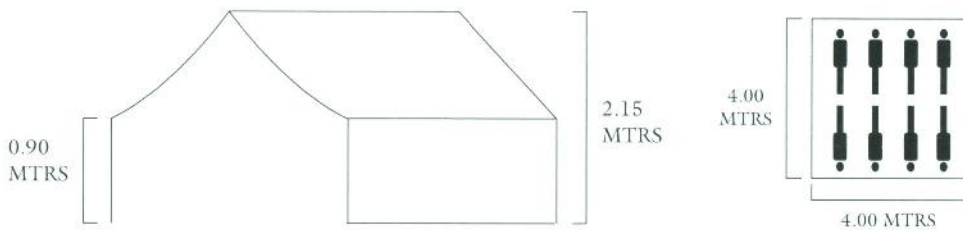

Double Fly Double Fold Ridge Tent (DFID Type)

Basic Specifications

Length	: 4.00 Meters
Width	: 4.00 Meters
Central Height	: 2.15 Meters
Wall Height	: 0.90 Meters
Door Opening	: Two
Windows	: Four With Flap
Poles	: Three Standing & Two Ridge
Pegs	: Fourteen Nos. Made Of Steel
Mallet	: One, Made Of Iron

Outer Roof:

Made Of Single Layer Of Poly/Cotton Water And Rotproof Canvas Of 450 G/M2 .

Inner Roof:

Made Of Two Layer I.E. Outer Poly/Cotton Water And Rotproof Canvas Of 450 G/M2 And Inner Dyed Cotton Sheeting Cloth.