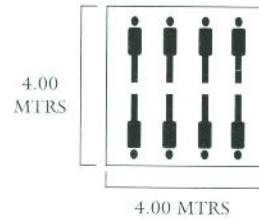

Central Pole Tent (UNHCR Type)

Basic Specifications

Length	: 4.00 Meters
Width	: 4.00 Meters
Central Height	: 3.00 Meters
Wall Height	: 1.80 Meters
Doors	: Two
Windows	: Two Of 60 X 40 Cms Each
Poles	: One
Side Poles	: Twelve
Pegs	: Twelve, Made Of Iron
Pins	: Twelve, Made Of Iron
Hammer	: One, Made Of Iron

Outer Fly:

Made Of Single Layer Of Natural Colour Water And Roproof Cotton Canvas Quality 450 G/M2.

Inner Fly:

Made Of Two Layers Of Cloth I.E., Outer Side Natural Colour Water And Rotproof Cotton Canvas Quality , 450 G/M2 And Inner Side Dyed Yellow Cotton Dusooti Cloth Quality 150 G/M2.