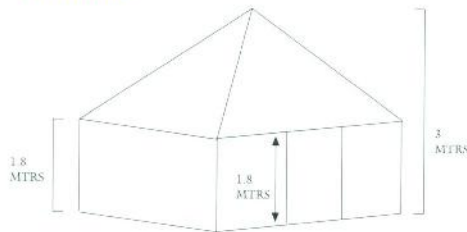

Central Pole Tent (UNHCR Type)

Basic Specifications

Length	: 4.00 Meters
Width	: 4.00 Meters
Central Height	: 3.00 Meters
Wall Height	: 1.80 Meters
Doors	: Two
Windows	: Two Of 60 X 40 Cms Each
Poles	: One
Side Poles	: Twelve
Pegs	: Twelve, Made Of Iron
Pins	: Twelve, Made Of Iron
Hammer	: One, Made Of Iron

Outer Fly:

Made Of Single Layer Of Natural Colour Water And Roproof Cotton Canvas Quality 450 G/M2.

Inner Fly:

Made Of Two Layers Of Cloth I.E., Outer Side Natural Colour Water And Rotproof Cotton Canvas Quality , 450 G/M2 And Inner Side Dyed Yellow Cotton Dusooti Cloth Quality 150 G/M2.