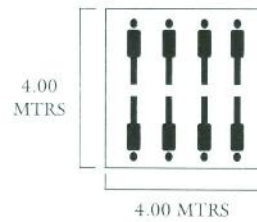

## Basic Specifications

Outer Tent Size	: 4.20 X 4.20 Meters
Inner Tent Size	: 4.00 X 4.00 Meters
Central Height Of Outer Tent	: 3.00 Meters
Central Height Of Inner Tent	: 2.70 Meters
Side Wall Height	: 1.50 Meters
Door Height	: 1.80 Meters
Door	: One
Windows	: Two
Ventilators	: Two
Apron	: One For Flue Pipe
Pole	: Twelve Side Pole
Pegs	: Twelve Made Of Iron
Pins	: Twelve Made Of Iron
Hammer	: One Iron Hammer