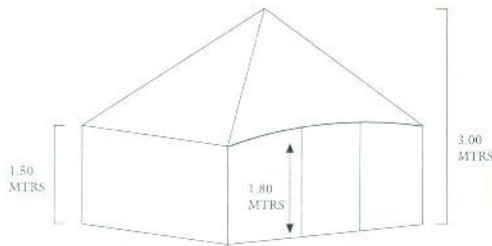

# Winterized Tent (TRC Type)

## Basic Specifications

Outer Tent Size	: 4.20 X 4.20 Meters
Inner Tent Size	: 4.00 X 4.00 Meters
Central Height Of Outer Tent	: 3.00 Meters
Central Height Of Inner Tent	: 2.70 Meters
Side Wall Height	: 1.50 Meters
Door Height	: 1.80 Meters
Door	: One
Windows	: Two
Ventilators	: Two
Apron	: One For Flue Pipe
Pole	: Twelve Side Pole
Pegs	: Twelve Made Of Iron
Pins	: Twelve Made Of Iron
Hammer	: One Iron Hammer

### Outer Tent :

Made Of Single Layer Of Natural Colour Water And Rotproof Cotton Canvas Quality 450 G/M2.

### Inner Tent :

Made Of Single Layer Of Natural Colour Water And Rotproof Cotton Canvas Quality 300 G/M2.