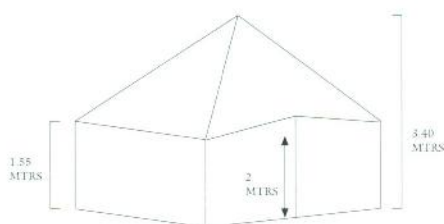

Winterized Tent (ARC Type)

Basic Specifications

Outer Tent Size	: 4.10 X 4.10 Meters
Inner Tent Size	: 4.05 X 4.05 Meters
Central Height Of Outer Tent	: 3.40 Meters
Central Height Of Inner Tent	: 2.50 Meters
Side Wall Height Of Outer Tent	: 1.55 Meters
Side Wall Height Of Inner Tent	: 1.50 Meters
Door Height	: 2.00 Meters
Door	: One
Windows	: Two
Apron	: One For Flue Pipe
Pole	: One Central Pipe Pole
Pegs	: Twelve Made Of Iron
Pins	: Twelve Made Of Iron
Hammer	: One Made Of Iron

Outer Tent:

Made Of Single Layer Of Natural Colour Water And Rotproof Cotton Canvas Quality 600 G/M2.

Inner Tent:

Made Of Single Layer Of Natural Colour Water And Rotproof Cotton Canvas Quality 300 G/M2.