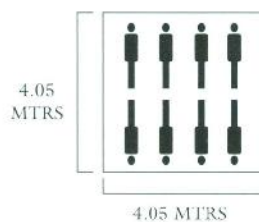

Winterized Tent (ARC Type)

Basic Specifications

Outer Tent Size	: 4.10 X 4.10 Meters
Inner Tent Size	: 4.05 X 4.05 Meters
Central Height Of Outer Tent	: 3.40 Meters
Central Height Of Inner Tent	: 2.50 Meters
Side Wall Height Of Outer Tent	: 1.55 Meters
Side Wall Height Of Inner Tent	: 1.50 Meters
Door Height	: 2.00 Meters
Door	: One
Windows	: Two
Apron	: One For Flue Pipe
Pole	: One Central Pipe Pole
Pegs	: Twelve Made Of Iron
Pins	: Twelve Made Of Iron
Hammer	: One Made Of Iron

Outer Tent:

Made Of Single Layer Of Natural Colour Water And Rotproof Cotton Canvas Quality 600 G/M2.

Inner Tent:

Made Of Single Layer Of Natural Colour Water And Rotproof Cotton Canvas Quality 300 G/M2.