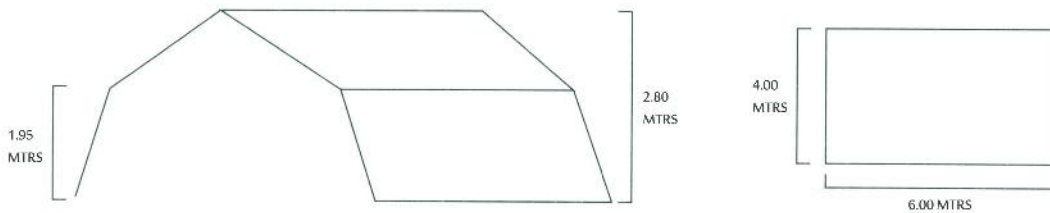

## Basic Specifications

Length	: 6.00 Meters
Width	: 4.00 Meters
Central Height - Outer Tent	: 2.80 Meters
Central Height - Inner Tent	: 2.35 Meters
Wall Height - Outer Tent	: 1.95 Meters
Wall Height - Inner Tent	: 1.80 Meters
Doors	: Two
Windows	: Six on Long SideWalls & Four on Short SideWalls
Frame	: Made of Aluminum Pipe
Pegs	: Ten
Hamer	: One Made of Iron