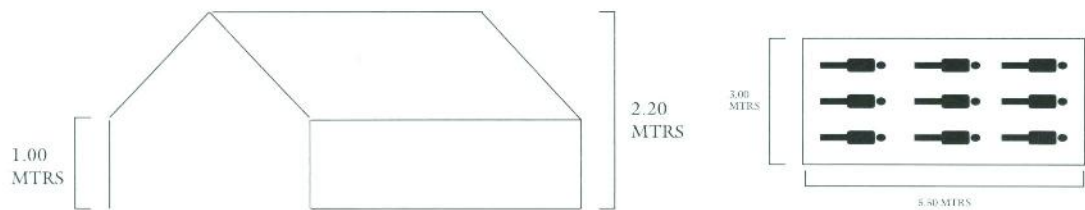

Ridge Tent

With Bathtub Style Groundsheet

Basic Specifications

Length	: 5.50 Meters
Width	: 3.50 Meters
Central Height	: 2.00 Meters
Wall Height	: 1.00 Meters
Windows	: Two Of 40 X 60 Cms Each
Poles	: 3 Standing & 2 Ridge Made Of Aluminium Or Steel
Pins	: Fourteen, Made Of Steel
Fly Sheet	: Optional
Mallet	: One, Made Of Iron

Material:

Made Of Single Layer Of 100% Cotton Or Poly/Cotton Water And Rot-Proof, Canvas Of 320 G/M2.

Packing:

In Heavy Duty Canvas/PE Bag.