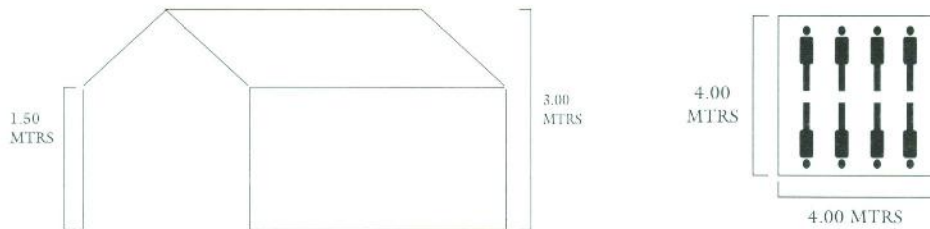

Deluxe Family Ridge Tent

Basic Specifications

Length	: 4.00 Meters
Width	: 4.00 Meters
Central Height	: 3.00 Meters
Side Wall Height	: 1.50 Meters
Door Opening	: One
Windows	: Two Of 60 X 40 Cms Each
Ventilators	: Two Of 15 X 20 X 7.5 Cms Each
Poles	: Two Standing & One Ridge
Side Poles	: Eight Side Pipe Poles
Pegs	: Ten, Made Of Iron
Pins	: Ten, Made Of Iron
Hammer	: One, Made Of Iron

Material:

Made Of Single Layer Of Natural Colour Water And Rotproof Cotton Canvas Quality 450 G/M2 .

Packing:

Each Complete Tent In A Bag.