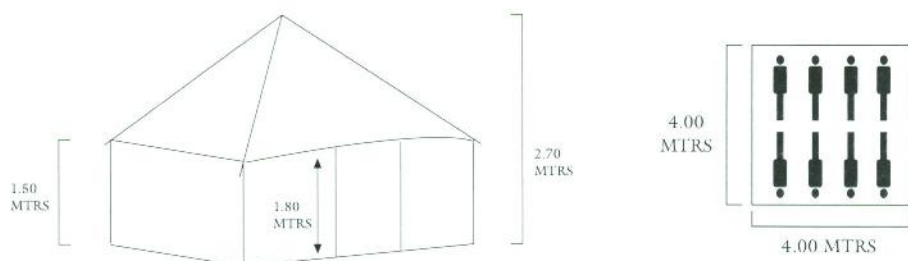

## Basic Specifications

Length	: 4.00 Meters
Width	: 4.00 Meters
Central Height	: 2.70 Meters
Side Wall Height	: 1.50 Meters
Door Height	: 1.80 Meters
Door	: One
Windows	: Two
Poles	: One Central Pipe Pole
Side Poles	: Twelve
Pegs	: Twelve, Made Of Iron
Pins	: Twelve, Made Of Iron
Hammer	: One, Made Of Iron

## Material:

Made Of Two Layers Of Cloth I.E., Outer Side Natural Colour Water And Rotproof Cotton Canvas Quality 450 G/M2 & Inner Side Dyed Yellow Cotton Dusooti Cloth.