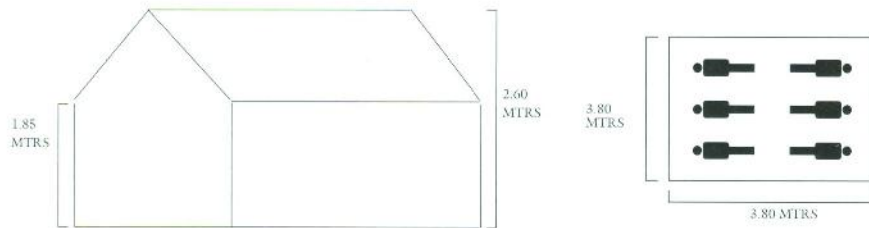

Frame Tent (NRC Type)

Basic Specifications

Length	: 3.80 Meters
Width	: 3.80 Meters
Central Height	: 2.60 Meters
Doors	: One
Windows	: Six Of 60 X 40 Cms Each
Frame	: Steel
Pegs	: Nine, Made Of Iron
Pins	: Twenty, Made Of Iron
Hammer	: One, Made Of Iron

Material:

Made Of Single Layer Of Sand Colour Water And Rotproof Poly/Cotton Canvas Quality 300 G/M2.

Packing:

In Card Board Cartons.