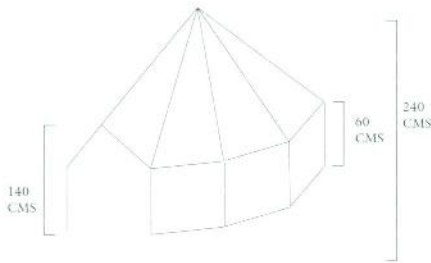

Family Round Tent

Basic Specifications

Size	: 400 Cms Dia
Central Height	: 240 Cms
Side Wall Height	: 60 Cms
Entrance Height	: 140 Cms
Door	: One
Windows	: Two
Ventilations	: Two
Poles	: Two Of Steel (One For Door & One For Center)
Pegs	: Ten
Hammer	: One
Flysheet	: Optional

Material:

Family Round Tent Made Of Single Layer Of Natural Colour Water And Rotproof Cotton Canvas Quality 325 G/M2.

Packing:

Each Complete Tent In A Canvas Bag.