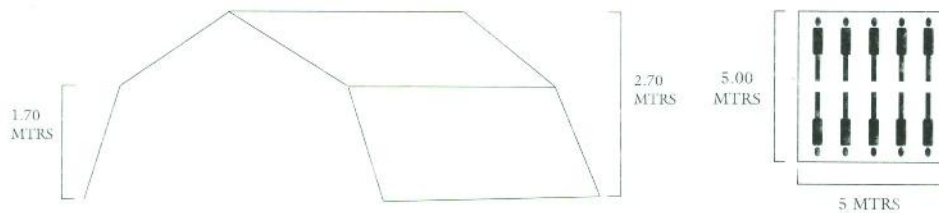

Single Fly Dispensary Tent

Basic Specifications

Length	: 5.00 Meters
Width	: 5.00 Meters
Central Height	: 2.70 Meters
Wall Height	: 1.70 Meters
Doors	: One In Each Gable
Windows	: Four Of 40 X 60 Cms Each
Frame	: Made Of Aluminium Or Steel
Pegs	: Eight Made Of Steel
Hammer	: One Made Of Iron

Material:

Made Of Single Layer Of 100% PolyCotton Water And Rotproof Canvas Of 425 G/M2.

Packing:

Each Complete Tent Packed In Heavy Duty Canvas Bags Or In Wooden Cases.