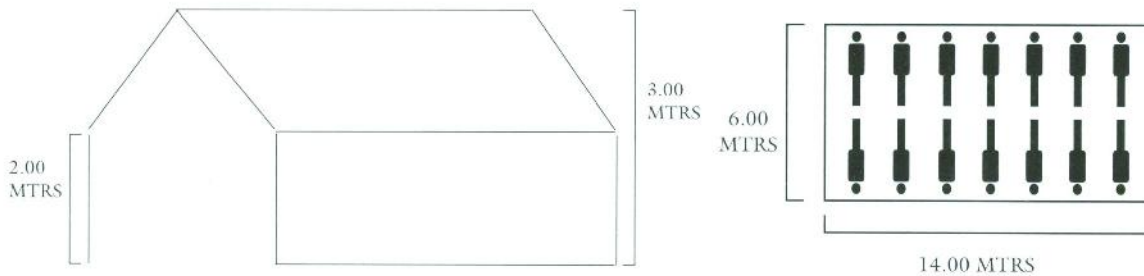

## Basic Specifications

Length	: 12.00 Or 14.00 Meters
Width	: 6.00 Meters
Central Height	: 3.60 Meters
Wall Height	: 2.00 Meters
Doors	: Four Of 2 X 2 Meters Each
Windows	: Twelve Of 40 X 60 Cms Each
Ventilators	: Six
Frame	: Steel Or Aluminium
Pegs	: Eighteen Made Of Steel
Hammer	: One Made Of Iron
Flysheet	: Optional

## Inner Fly:

Made Of Two Layers Of Cloth I.E. Outside Natural Colour Water And Rotproof Cotton Canvas Quality 450 G/Me & Inner Side Dyed Cotton Sheeting Cloth Of 160 G/M2.