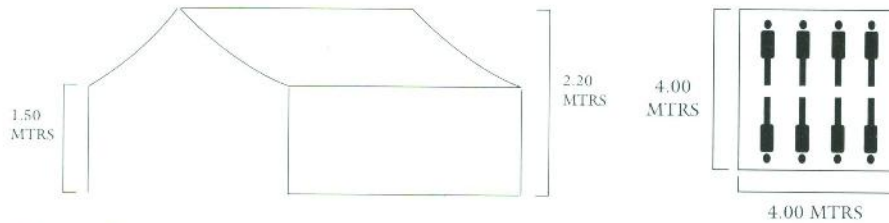

Family Ridge Type

(in PE Fabric)

Basic Specifications

Length	: 4.00 Meters
Width	: 4.00 Meters
Central Height	: 2.20 Meters
Side Wall Height	: 1.50 Meters
Doors	: Two
Windows	: Four Of 30 X 30 Cms Each
Ventilators	: Two In Inner Fly
Poles Centre	: Three Made Of Steel
Poles Ridge	: Two Made Of Steel
Poles Side Wall	: Six Made Of Steel
Pegs	: Eight Made Of Iron
Pins	: Fourteen Made Of Iron
Hammer	: One Made Of Iron

Outer Tent:

Made Of Pe 180-200 Gsm Or Poly/Cotton Canvas 300 Gsm

Inner Tent:

Made Of Pe 180-200 Gsm Or Cotton Cloth 200 Gsm

Packing:

Each Tent In A PE Or Canvas Bag.